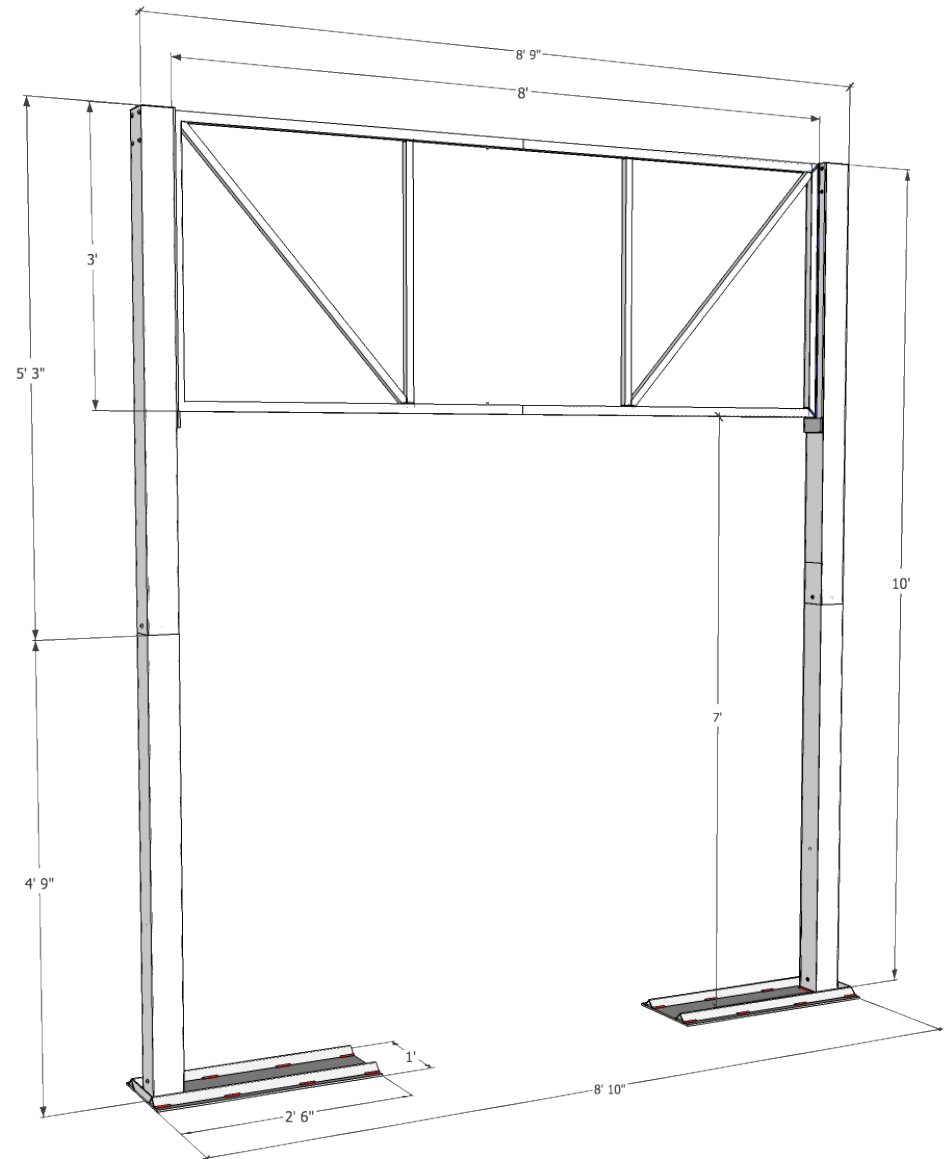

FRAME DIMENSIONS

Total Height: 10ft (120 in)
Total Width: 8ft 10in (106 in)
Total Depth: 1ft (12 in)
Total Weight: 180 lbs.

UPPER SECTION

Height: 5ft 3in (63 in)
Width: 8ft 9in (105 in)
Depth: 4in

LOWER SECTION w BASEPLATES

Height: 4ft 9in (57 in)
Width: 8ft 10in (106 in)
Depth: 1ft (12in)

7ft (84in) maximum vehicle clearance
Frame manufactured from high grade aluminum tubing
Baseplates made from ¼" reinforced steel
Rated for windspeeds up to 50mph

BANNER DIMENSIONS

Width: 8ft (96in)
Height: 3ft (36in)
Banner digitally printed @ 1440dpi on 13oz blockout vinyl

SHIPPING DIMENSIONS

1 skid 73"L x 48"W x 47"D
Shipping Weight: 265lbs

Bannerview180™ is a product of: